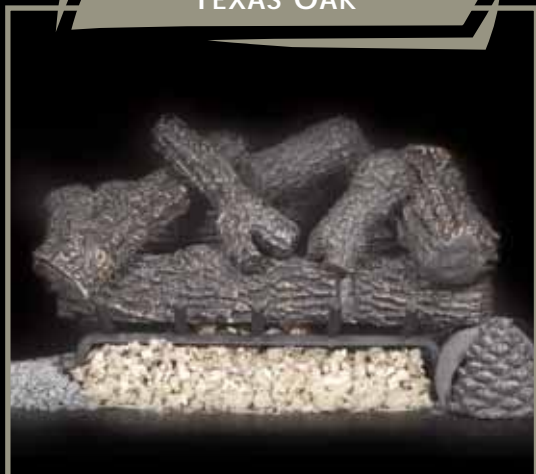

Elegance and Warmth Inspired by Nature.

TEXAS OAK

BEST FIRE premium gas logs truly have more to offer combining luxury and quality with unmatched technological design achievements. The patented Ever-glo™ ember bed enhancement system provides glowing embers at the heart of the fire for a brilliant flame. Enjoy a beautiful fire for pennies an hour with **BEST FIRE**'s efficient burner system. The convenience of gas logs means no ashes, no sparks and virtually no air pollution. Intricately detailed logs are each hand-painted reflecting a natural bark pattern. Whether your logs are burning or not, they provide genuine fireplace elegance inspired by nature all year long.