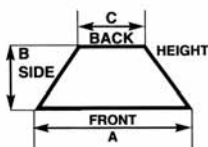

Accessories not shown:

- Decorative Medium Pine Cone
- Decorative Half Pine Cone
- Vent-Free Valve Cover
- Lava Rock
- Vent-Free Embers
- Black Adjustable Fireplace Hood

MODEL	MINIMUMS			
↓	A	B	C	Hgt.
18"	24"	14"	20"	17"
24"	26"	14"	20"	18"
30"	36"	14"	24"	20"