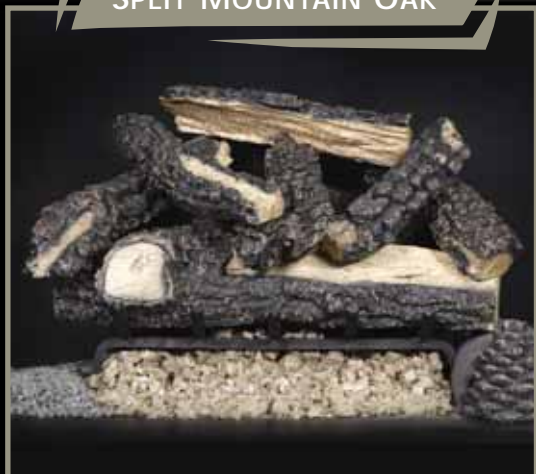

Elegance and Warmth Inspired by Nature.

SPLIT MOUNTAIN OAK

BEST FIRE premium gas logs truly have more to offer combining luxury and quality with unmatched technological design achievements. The patented Ever-glo™ ember bed enhancement system provides glowing embers at the heart of the fire for a brilliant flame. Enjoy a beautiful fire for pennies an hour with BEST FIRE's efficient burner system. The convenience of gas logs means no ashes, no sparks and virtually no air pollution. Intricately detailed logs are each hand-painted reflecting a natural bark pattern. Whether your logs are burning or not, they provide genuine fireplace elegance inspired by nature all year long.

BEST FIRE

BY AMERICAN GAS LOG, LLC

Manufactured in U.S.A. • Decatur, GA

All BEST FIRE log sets include grate, burner, sand, embers, lava rock and fittings. Lifetime Warranty on logs.

Decorative Front Grate

Hardwired Wall Switch

Crackling Ash with Pine Cone or Split Log Receptacle

Intellitouch™ Remote Control

AMERICAN GAS LOG'S vented gas log accessories are available to enhance the look and use of your gas logs, providing the ultimate in fireplace comfort and convenience. The Intellitouch™ remote control system and the optional hardwired wall switch provide convenience in turning your gas logs on and off and controlling flame height. Crackling ash, when placed in a decorative pine cone or split decorative log, provides long-lasting realistic crackling sound. A decorative front grate adds distinctive style to the fireplace front. Other accessories to customize the look of your gas logs include decorative acorns, pine cones, additional logs, platinum embers, lava rock and wood chips.