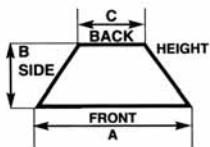

MODEL	MINIMUMS			
↓	A	B	C	Hgt.
18"	24"	14"	20"	17"
24"	26"	14"	20"	18"
30"	36"	14"	24"	20"